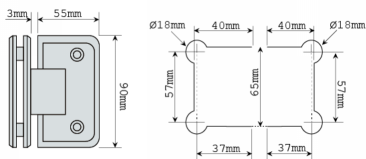

Shannon Range - 90 Degree Glass To Glass Shower Hinge - PC (Model: JHI304PC)

- Shower door hinge is finished in Polished chrome.
- Self closing from 25° either direction.
- Shower door hinge is for glass thickness of 8mm to 12mm.
- Manufactured from high quality brass.
- Max weight up to 45kg per pair.
- Complete with Stainless Steel screws & wall plugs.
- Very economical shower door hinge.