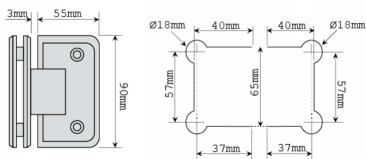

Shannon Range - 90 Degree Glass To Glass Shower Hinge - SC (Model: JHI304SC)

- Shower door hinge is finished in Satin chrome.
- Self closing from 25° either direction.
- For glass thickness 8mm to 12mm.
- Shower door hinge is manufactured from high quality brass.
- Max weight up to 45kg per pair.
- Complete with Stainless Steel screws & wall plugs.
- Very economical shower door hinge.