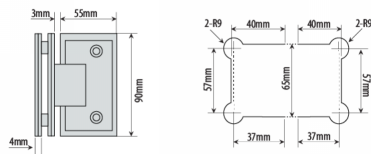

Shannon SQ Range - 90 Degree Glass To Glass Hinge - Black ( Model: JHI304SQBL )

- Self closing shower door hinge from 25° either direction.
- For glass thickness 8mm to 12mm.
- Shower door hinge manufactured from high quality brass.
- Max weight up to 45kg per pair.
- Complete with Stainless Steel screws & wall plugs.
- Very economical shower door hinge.