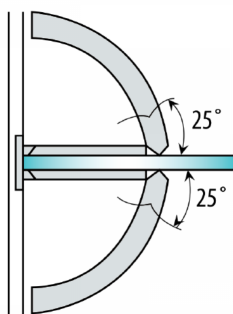

Shannon SQ Range - Single Wing Wall To Glass Hinge - PC (Model: JHI305SQPC)

- Self closing shower door hinge from 25° either direction.
- For glass thickness 8mm to 12mm.
- Shower door hinges manufactured from high quality brass.
- Max weight up to 45kg per pair.
- Complete with Stainless Steel screws & wall plugs.
- Very economical shower door hinge.

Attributes:

Product Code: JHI305SQPC

Unit Of Sale: 1 Hinge

POLISHED CHROME FINISH