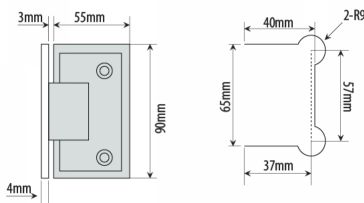

Shannon SQ Range - Single Wing Wall To Glass Hinge - PC (Model: JHI305SQPC)

- Self closing shower door hinge from 25° either direction.
- For glass thickness 8mm to 12mm.
- Shower door hinges manufactured from high quality brass.
- Max weight up to 45kg per pair.
- Complete with Stainless Steel screws & wall plugs.
- Very economical shower door hinge.

Attributes:

Product Code: JHI305SQPC

Unit Of Sale: 1 Hinge

POLISHED CHROME FINISH