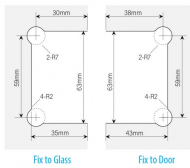

135 deg Amazon Glass 2 Glass Shower Hinge - Matt Black (Model: JHI402MB)

- The Shower Door Hinge has an adjustable closing position.
- Door Hinge screws are hidden, for uniform design appeal.
- Door Hinges come with gaskets to prevent glass damage.
- Suitable for 10mm to 12mm thick glass.
- Shower Door Hinge specifications:
 - Material: Brass
 - Finish: Matt Black
 - Max Door width: 800 mm
 - Max Door weight: 40 Kg
 - Open 90° (inwards/outwards), with a 15° self-centering return function
 - Closing angle adjustable for a perfect close