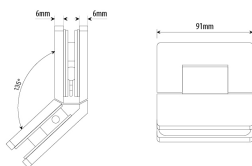

135 deg Amazon Glass 2 Glass Shower Hinge - Matt Black (Model: JHI402MB)

- The Shower Door Hinge has an adjustable closing position.
- Door Hinge screws are hidden, for uniform design appeal.
- Door Hinges come with gaskets to prevent glass damage.
- Suitable for 10mm to 12mm thick glass.
- Shower Door Hinge specifications:
 - Material: Brass
 - Finish: Matt Black
 - Max Door width: 800 mm
 - Max Door weight: 40 Kg
 - Open 90° (inwards/outwards), with a 15° self-centering return function
 - Closing angle adjustable for a perfect close