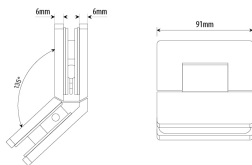

135 deg Amazon Glass 2 Glass Shower Hinge - Pol Chrome (Model: JHI402PC)

- The Shower Door Hinge has an adjustable closing position.
- Door Hinge screws are hidden, for uniform design appeal.
- Door Hinges come with gaskets to prevent glass damage.
- Suitable for 10mm to 12mm thick glass.
- Shower Door Hinge specifications:
 - Material: Brass
 - Finish: Polished Chrome
 - Max Door width: 800 mm
 - Max Door weight: 40 Kg
 - Open 90° (inwards/outwards), with a 15° self-centering return function
 - Closing angle adjustable for a perfect close