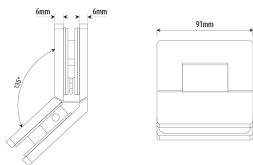

135 deg Amazon Glass 2 Glass Shower Hinge - Brushed Nickel ( Model: JHI402SC )

- The Shower Door Hinge has an adjustable closing position.
- Door Hinge screws are hidden, for uniform design appeal.
- Door Hinges come with gaskets to prevent glass damage.
- Suitable for 10mm to 12mm thick glass.
- Shower Door Hinge specifications:
  - Material: Brass
  - Finish: Brushed Nickel (Satin Stainless Effect)
  - Max Door width: 800 mm
  - Max Door weight: 40 Kg
  - Open 90° (inwards/outwards), with a 15° self-centering return function
  - Closing angle adjustable for a perfect close