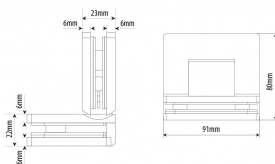

90 deg Amazon Glass 2 Glass Shower Hinge - Matt Black (Model: JHI404MB)

- The Shower Door Hinge has an adjustable closing position.
- Door Hinge screws are hidden, for uniform design appeal.
- Door Hinges come with gaskets to prevent glass damage.
- Suitable for 10mm to 12mm thick glass.
- Shower Door Hinge specifications:
 - Material: Brass
 - Finish: Matt Black
 - Max Door width: 800 mm
 - Max Door weight: 40 Kg
 - Open 90° (inwards/outwards), with a 15° self-centering return function
 - Closing angle adjustable for a perfect close