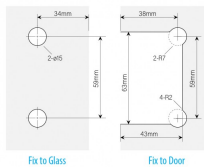

90 deg Amazon Glass 2 Glass Shower Hinge - Matt Black (Model: JHI404MB)

- The Shower Door Hinge has an adjustable closing position.
- Door Hinge screws are hidden, for uniform design appeal.
- Door Hinges come with gaskets to prevent glass damage.
- Suitable for 10mm to 12mm thick glass.
- Shower Door Hinge specifications:
 - Material: Brass
 - Finish: Matt Black
 - Max Door width: 800 mm
 - Max Door weight: 40 Kg
 - Open 90° (inwards/outwards), with a 15° self-centering return function
 - Closing angle adjustable for a perfect close