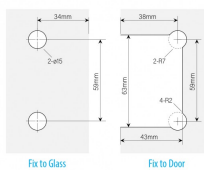

90 deg Amazon Glass 2 Glass Shower Hinge - Polished Chrome (Model: JHI404PC)

- The Shower Door Hinge has an adjustable closing position.
- Door Hinge screws are hidden, for uniform design appeal.
- Door Hinges come with gaskets to prevent glass damage.
- Suitable for 10mm to 12mm thick glass.
- Shower Door Hinge specifications:
 - Material: Brass
 - Finish: Polished Chrome
 - Max Door width: 800 mm
 - Max Door weight: 40 Kg
 - Open 90° (inwards/outwards), with a 15° self-centering return function
 - Closing angle adjustable for a perfect close