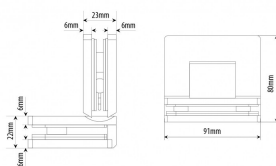

90 deg Amazon Glass 2 Glass Shower Hinge - Polished Chrome (Model: JHI404PC)

- The Shower Door Hinge has an adjustable closing position.
- Door Hinge screws are hidden, for uniform design appeal.
- Door Hinges come with gaskets to prevent glass damage.
- Suitable for 10mm to 12mm thick glass.
- Shower Door Hinge specifications:
 - Material: Brass
 - Finish: Polished Chrome
 - Max Door width: 800 mm
 - Max Door weight: 40 Kg
 - Open 90° (inwards/outwards), with a 15° self-centering return function
 - Closing angle adjustable for a perfect close