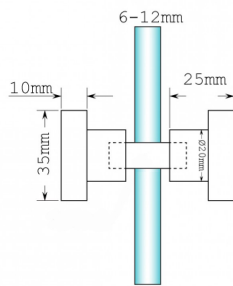

### 35mm x 25mm Square Shower Door Knob - Polished Chrome ( Model: JKB614 )

- Square Shower Door knob suitable for 6mm to 12mm thick glass.
- Door Knob supplied in Polished Chrome but also available in [Satin Chrome](#).
- 35mm x 35mm Shower Door Knob with 25mm projection from glass for easy grip.
- 12mm drill hole required for the square shower door knob to be fitted.

**Attributes:**

**Product Code:** JKB614

**Unit Of Sale:**