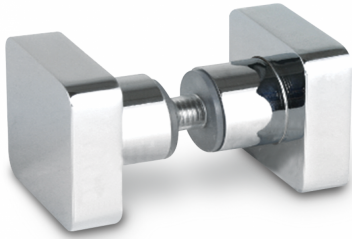

### 35mm x 25mm Square Shower Door Knob - Polished Chrome ( Model: JKB614 )

- Square Shower Door knob suitable for 6mm to 12mm thick glass.
- Door Knob supplied in Polished Chrome but also available in [Satin Chrome](#).
- 35mm x 35mm Shower Door Knob with 25mm projection from glass for easy grip.
- 12mm drill hole required for the square shower door knob to be fitted.

**Attributes:**

**Product Code:** JKB614

**Unit Of Sale:**