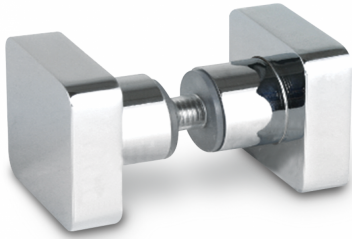

35mm x 25mm Square Shower Door Knob - Polished Chrome (Model: JKB614)

- Square Shower Door knob suitable for 6mm to 12mm thick glass.
- Door Knob supplied in Polished Chrome but also available in [Satin Chrome](#).
- 35mm x 35mm Shower Door Knob with 25mm projection from glass for easy grip.
- 12mm drill hole required for the square shower door knob to be fitted.

Attributes:

Product Code: JKB614

Unit Of Sale: