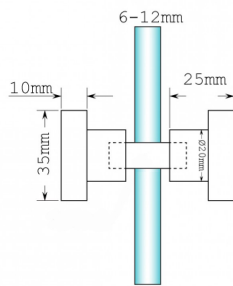

35mm x 25mm Square Shower Door Knob - Polished Chrome (Model: JKB614)

- Square Shower Door knob suitable for 6mm to 12mm thick glass.
- Door Knob supplied in Polished Chrome but also available in [Satin Chrome](#).
- 35mm x 35mm Shower Door Knob with 25mm projection from glass for easy grip.
- 12mm drill hole required for the square shower door knob to be fitted.

Attributes:

Product Code: JKB614

Unit Of Sale: