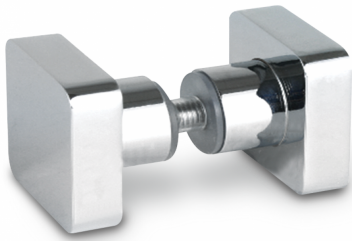

35mm x 25mm Square Shower Door Knob - Satin Chrome (Model: JKB614SC)

- Square Shower Door Knob suitable for 6mm to 12mm thick glass.
- Supplied in Satin Chrome but the door knob is also available in [Polished Chrome](#).
- 35mm x 35mm Shower Door Knob with 25mm projection from glass for easy grip.
- 12mm drill hole required for the door knob to be fitted.

Attributes:

Product Code: JKB614SC

Unit Of Sale: