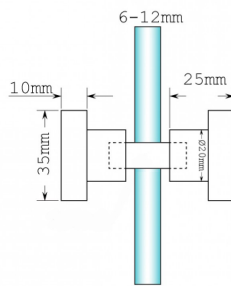

35mm x 25mm Square Shower Door Knob - Satin Chrome (Model: JKB614SC)

- Square Shower Door Knob suitable for 6mm to 12mm thick glass.
- Supplied in Satin Chrome but the door knob is also available in [Polished Chrome](#).
- 35mm x 35mm Shower Door Knob with 25mm projection from glass for easy grip.
- 12mm drill hole required for the door knob to be fitted.