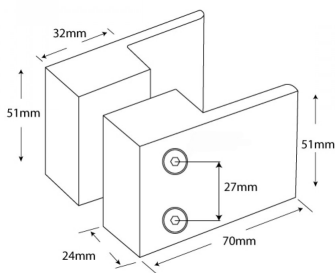

Back to Back Paddle Style Knob Polished Chrome (Model: JKB615PC)

- A premium quality, contemporary glass door pull that can be used to pull to the side or facing downwards.
- Door Knob suitable for 6mm to 12mm thick glass.
- Drill 2 x 12mm diameter holes 27mm apart vertically to install the pull sideways and 27mm apart horizontally to install the pull facing downwards.
- Contemporary in design and an ideal companion for use with the prestigious Amazon range of glass door hinges.