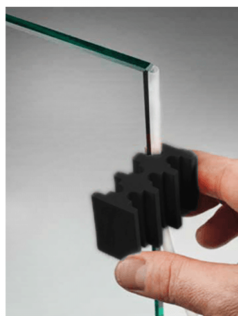

Glass Bumper - Self Adhesive Door Seal - 12 Metres (Model: JP.GLASSBUMP.12)

Attributes:

Product Code: JP.GLASSBUMP.12

Unit Of Sale: 12 Mtrs