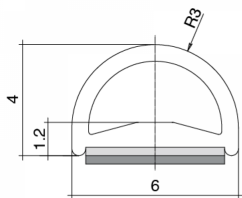

Glass Bumper - Self Adhesive Door Seal - 12 Metres (Model: JP.GLASSBUMP.12)

Attributes:

Product Code: JP.GLASSBUMP.12

Unit Of Sale: 12 Mtrs