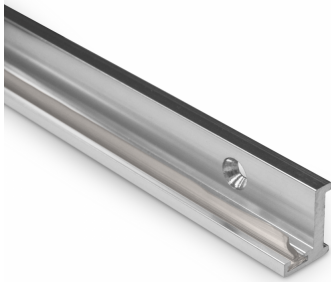

Angle Jamb With Seal - Bright Aluminium (Model: JP001)

Bright aluminium angle jamb for use in glass shower door installations.

Supplied with seal to help cushion the closing of glass panels/doors.

Attributes:

Product Code: JP001

Unit Of Sale: 2 Metre