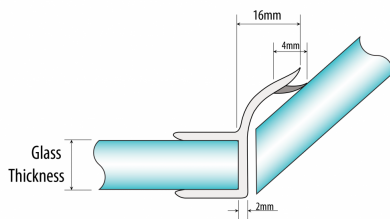

Door Jamb Seal - 6mm Glass (Model: JP06DJ)

- Snap on the shower door seal to edge to achieve a seal.
- Shower door seal is for 135 degrees glass to glass door installations.
- Door seal is suitable for 6mm thick glass for shower.
- Colour: Translucent.

Attributes:

Product Code: JP06DJ

Unit Of Sale: 2.2 Mtr