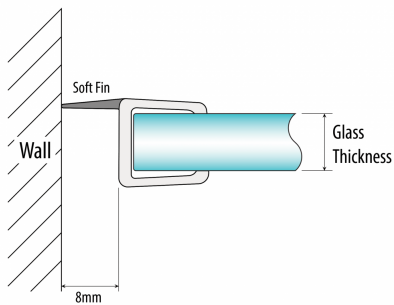

H Jamb Seal - 6mm Glass - 8mm Soft Fin (Model: JP06HJS)

- Snap on the shower door jamb seal with 8mm soft fin to achieve a seal.
- For 180 degrees glass to glass shower door installations.
- H Jamb Shower Door seal is suitable for 6mm thick glass.
- Colour: Translucent.

Attributes:

Product Code: JP06HJS

Unit Of Sale: 2.2 Mtr