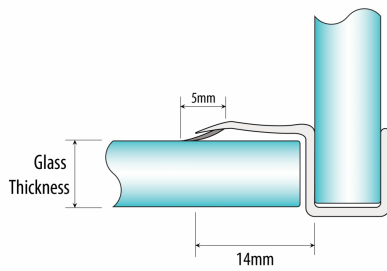

Strike Jamb Seal - 6mm Glass ( Model: JP06SJ )

- Snap on the strike jamb to door edge to achieve a seal.
- For use on 90 Degree glass to glass shower door installations.
- Suitable for 6mm thick shower door glass.
- Colour: Translucent.

**Attributes:**

**Product Code:** JP06SJ

**Unit Of Sale:** 2.2 Mtr