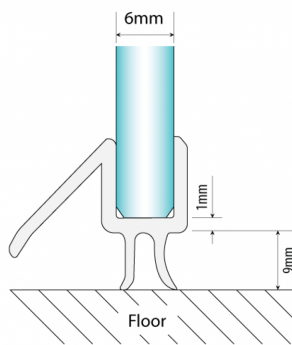

Bottom Wipe With Drip Rail - 6mm Glass ( Model: JP06WDR )

- Soft wipes for creating a water tight seal in your shower.
- 45 degrees drip rail sheds water back into the shower stall.
- For use on glass shower door installations.
- Suitable for 6mm thick glass.
- Colour: Translucent.

Attributes:

**Product Code:** JP06WDR

**Unit Of Sale:** 2.2 Mtr