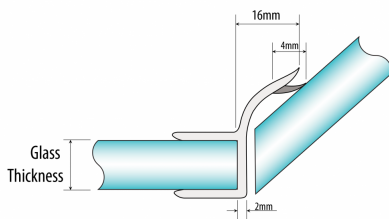

Door Jamb Seal - 8mm Glass ( Model: JP08DJ )

- Snap on the shower door seal to door edge to achieve a seal.
- For 135 degrees glass to glass door installations.
- Shower door seal is suitable for 8mm thick glass.
- Colour: Translucent.

Attributes:

**Product Code:** JP08DJ

**Unit Of Sale:** 2.2 Mtr