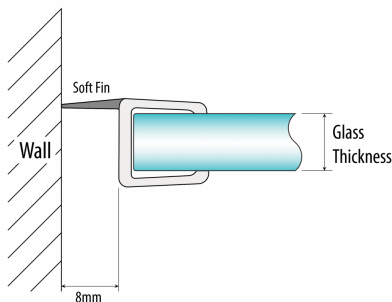

H Jamb Seal - 8mm Glass - 8mm Soft Fin (Model: JP08HJS)

- Snap on the shower door jamb seal with 8mm soft fin to achieve a seal.
- For 180 degrees glass to glass shower door installations.
- Shower door seal is suitable for 8mm thick glass.
- Colour: Translucent.

Attributes:

Product Code: JP08HJS

Unit Of Sale: 2.2 Mtr