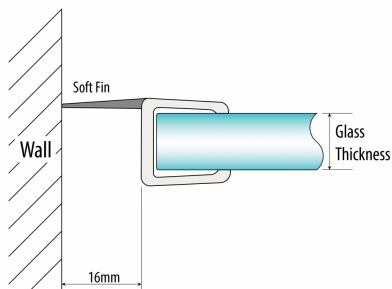

H Jamb Seal - 8mm Glass - 16mm Soft Fin (Model: JP08HJS-16)

- H Jamb shower door seal is for use on 180 degree inline glass-to-glass installations.
- Suitable for 8mm thick glass.
- H Jamb shower door seal snaps onto the fixed panel with the lip on the strike side.
- 16mm Soft vinyl fin helps cushion shower door closure and reduce noise.
- Colour: Translucent.

Attributes:

Product Code: JP08HJS-16

Unit Of Sale: 2.2 Mtr