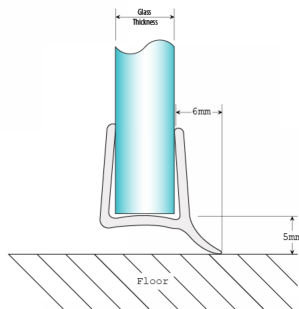

## Seal & Wipe - 8mm Glass ( Model: JP08SW )

- Snap on to shower door edge to achieve a seal.
- For use on glass shower door installations.
- Shower door seal is suitable for 8mm thick glass.
- Colour: Translucent.

### Attributes:

**Product Code:** JP08SW

**Unit Of Sale:** 2.2 Mtr