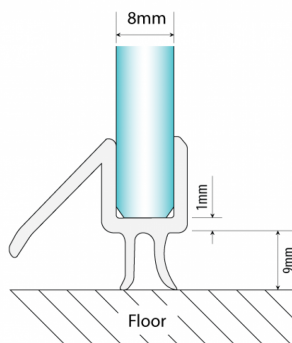

Bottom Wipe With Drip Rail - 8mm Glass (Model: JP08WDR)

- Soft wipes for creating a water tight seal in your shower.
- 45 degrees drip rail sheds water back into the shower stall.
- For use on glass shower door installations.
- Shower door wipe is suitable for 8mm thick glass.
- Colour: Translucent.

Attributes:

Product Code: JP08WDR

Unit Of Sale: 2.2 Mtr