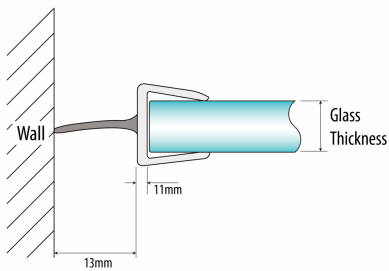

Bottom Rail - 10mm Glass (Model: JP10BR)

- For use on glass door installations.
- Suitable for 10mm thick glass.
- Snaps onto the fixed panel with the lip on the strike side.
- 13mm Soft vinyl helps cushion door closure and reduce noise.
- Colour: Translucent.

Attributes:

Product Code: JP10BR

Unit Of Sale: 2.2 Mtr