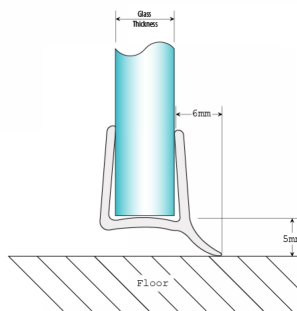

Seal & Wipe - 10mm Glass (Model: JP10SW)

- Snap on to shower door edge to achieve a seal.
- For use on glass shower door installations.
- Shower door seal is suitable for 10mm thick glass.
- Colour: Translucent.

Attributes:

Product Code: JP10SW

Unit Of Sale: 2.2 Mtr