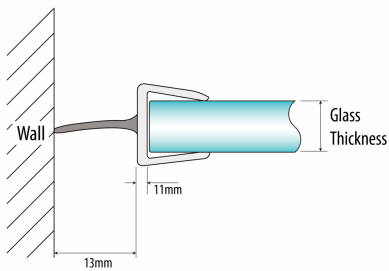

Bottom Rail - 12mm Glass (Model: JP12BR)

- For use on glass door installations.
- Suitable for 12mm thick glass.
- Snaps onto the fixed panel with the lip on the strike side.
- 13mm Soft vinyl helps cushion door closure and reduce noise.
- Colour: Translucent.

Attributes:

Product Code: JP12BR

Unit Of Sale: 2.2 Mtr