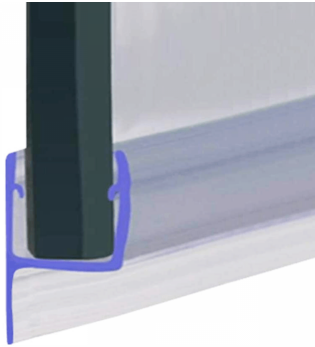

### H Jamb Seal - 12mm Glass - 8mm Soft Fin ( Model: JP12HJS )

- Snap on the shower door jamb seal with 8mm soft fin to achieve a seal.
- For 180 degrees glass to glass shower door installations.
- Suitable for 12mm thick glass.
- Colour: Translucent.

#### Attributes:

**Product Code:** JP12HJS

**Unit Of Sale:** 2.2 Mtr