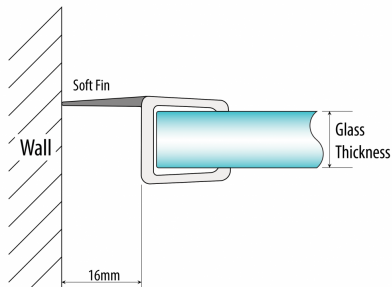

### H Jamb Seal - 12mm Glass - 16mm Soft Fin ( Model: JP12HJS.16 )

- For use on 180 degree inline glass-to-glass shower door installations.
- H Jamb shower door seal is suitable for 12mm thick glass.
- Snaps onto the fixed panel with the lip on the strike side.
- 16mm Soft vinyl fin helps cushion the shower door closure and reduce noise.
- Colour: Translucent.

#### Attributes:

**Product Code:** JP12HJS.16

**Unit Of Sale:** 2.2 Mtr