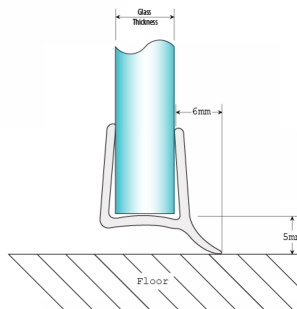

Seal & Wipe - 12mm Glass (Model: JP12SW)

- Snap on to shower door edge to achieve a seal.
- For use on glass shower door installations.
- Shower door seal is suitable for 12mm thick glass.
- Colour: Translucent.

Attributes:

Product Code: JP12SW

Unit Of Sale: 2.2 Mtr