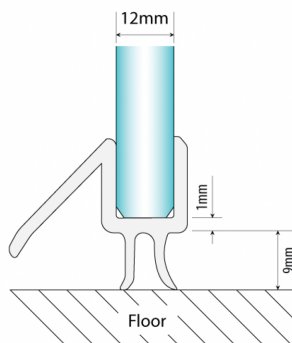

Bottom Wipe with Drip Rail - 12mm Glass (Model: JP12WDR)

- Soft wipes for creating a water tight seal in your shower.
- 45 degrees drip rail sheds water back into the shower stall.
- For use on glass shower door installations.
- Suitable for 12mm thick glass.
- Colour: Translucent.

Attributes:

Product Code: JP12WDR

Unit Of Sale: 2.2 Mtr