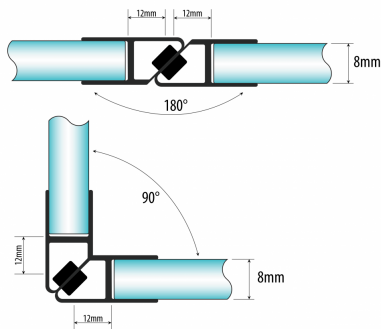

Set Of Magnetic Seals 8mm Glass For 90 or 180 Degree (Model: JPG08.90.180)

- Shower door magnetic seals for frameless glass to close more tightly.
- Made of co-extruded material with soft magnetic receiver.
- Suitable for 8mm thick glass.
- To create a 90° or 180° angle with glass.
- Shower door magnetic seals supplied in 2200mm lengths.

Attributes:

Product Code: JPG08.90.180

Unit Of Sale: Set Of 2