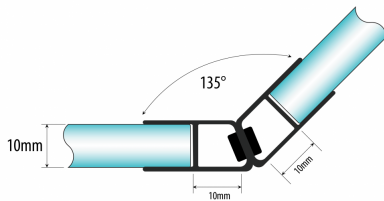

Set Of Magnetic Seals 10mm Glass For 135 Degree Doors (Model: JPG10.135)

- Magnetic shower door seals for frameless glass to close more tightly.
- Made of co-extruded material with soft magnetic receiver.
- Magnetic shower door seals suitable for 10mm thick glass.
- To create a 135° angle with glass.
- Supplied in 2200mm lengths.

Attributes:

Product Code: JPG10.135

Unit Of Sale: Set Of 2