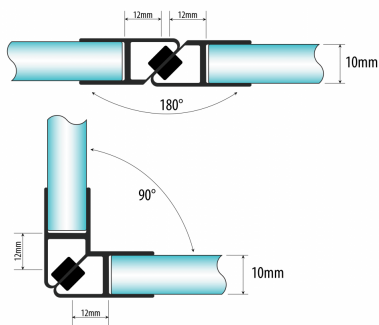

Set Of Magnetic Seals 10mm Glass For 90 or 180 Degree (Model: JPG10.90.180)

- Magnetic shower door seals for frameless glass to close more tightly.
- Made of co-extruded material with soft magnetic receiver.
- Magnetic shower door seals suitable for 10mm thick glass.
- To create a 90° or 180° angle with glass.
- Supplied in 2200mm lengths.

Attributes:

Product Code: JPG10.90.180

Unit Of Sale: Set Of 2