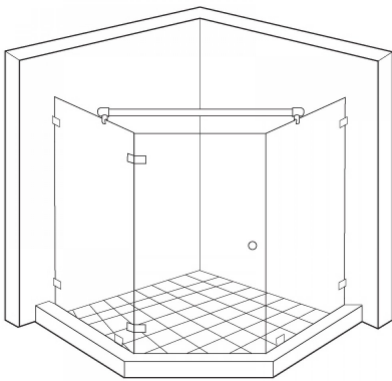

1224mm 360 Degree Glass To Glass Reinforcement Bar Kit - PC ( Model: JRB12.2BPC )

Made from SUS 304 Stainless Steel.

For glass thickness 6mm to 12mm.

1224mm long in a polished chrome finish.

Supplied with:

- 2 x 360° Glass Clamps - JRB1220BPC
- 1 x 1200mm Reinforcement Bar - JRB1912PC

POLISHED CHROME FINISH

**Attributes:**

**Product Code:** JRB12.2BPC

**Unit Of Sale:** Each