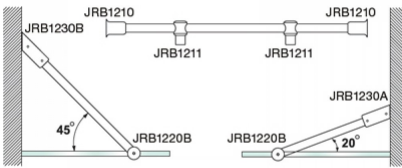

Reinforcement Bar 360 Degree Glass Clamp - Satin Chrome ( Model: JRB1220BSC )

- Made from SUS 304 Stainless Steel.
- For glass thickness 6mm to 10mm.
- Optional bar sold separately:
  - [1200mm - JRB1912SC](#)
  - [3000mm - JRB1930SC](#)

Attributes:

**Product Code:** JRB1220BSC

**Unit Of Sale:** Each

SATIN CHROME FINISH