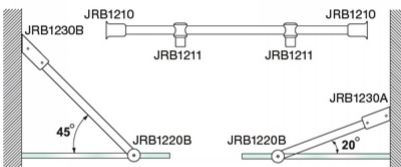

Reinforcement Bar 45 Degree Wall Mount - Polished Chrome (Model: JRB1230BPC)

- Made from SUS 304 Stainless Steel.
- For glass thickness 6mm to 12mm.
- Optional bar sold separately:
 - [1200mm - JRB1912PC](#)
 - [3000mm - JRB1930PC](#)

Attributes:

Product Code: JRB1230BPC

Unit Of Sale: Each

POLISHED CHROME FINISH