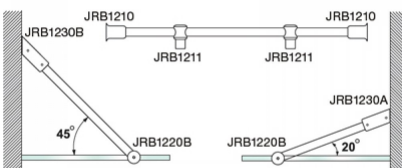

Reinforcement Bar 45 Degree Wall Mount - Satin Chrome ( Model: JRB1230BSC )

- Made from SUS 304 Stainless Steel.
- For glass thickness 6mm to 12mm.
- Optional bar sold separately:
  - [1200mm - JRB1912SC](#)
  - [3000mm - JRB1930SC](#)

Attributes:

**Product Code:** JRB1230BSC

**Unit Of Sale:** Each

SATIN CHROME FINISH