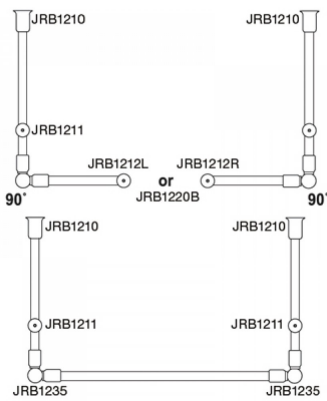

1200mm x 19mm Dia Reinforcement Bar - Polished Chrome (Model: JRB1912PC)

- Made from SUS 304 Stainless Steel.

Attributes:

Product Code: JRB1912PC

Unit Of Sale: Each

POLISHED CHROME FINISH