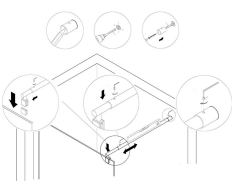

Telescopic Reinforcing Bar - 800mm to 1000mm - PC (Model: JRB91PC)

- Telescopic shower reinforcement bar.
- Extendable from 800mm to 1000mm.
- Suitable for 8mm to 10mm thick glass.

Attributes:

Product Code: JRB91PC

Unit Of Sale: Each

POLISHED CHROME FINISH