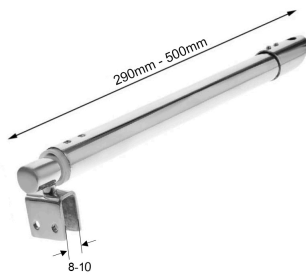

45 Degree Telescopic Reinforcing Bar - 290mm to 500mm - PC (Model: JRB95PC)

- 45° wall to glass telescopic shower reinforcement bar.
- Extendable from 290mm to 500mm.
- Suitable for 8mm to 10mm thick glass.

Attributes:

Product Code: JRB95PC

Unit Of Sale: Each

POLISHED CHROME FINISH