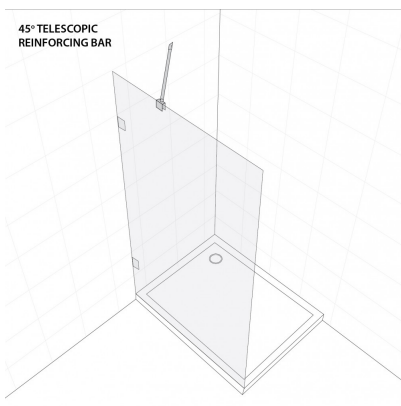

45 Degree Telescopic Reinforcing Bar - 290mm to 500mm - PC (Model: JRB95PC)

- 45° wall to glass telescopic shower reinforcement bar.
- Extendable from 290mm to 500mm.
- Suitable for 8mm to 10mm thick glass.

Attributes:

Product Code: JRB95PC

Unit Of Sale: Each

POLISHED CHROME FINISH