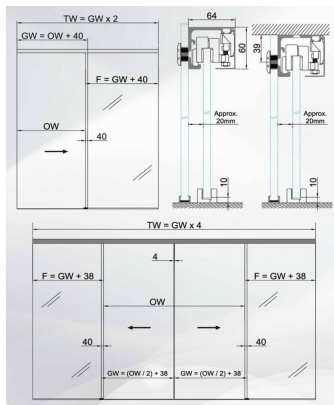

Brisa 180 Soft Close Sliding Door Kit 10mm - Alum (Model: K.BR.180.KIT.10.AL)

- An ultra slim profile suitable for wall, ceiling or glass mounting.
- With an innovative design, allowing for a smooth and effortless operation.
- Easy to install in a short time with no glass drilling required of the door.
- Suitable for 10 - 12.8mm thick glass.
- Minimum glass width of 740mm to have both ends with a soft stop function.
- Maximum door weight is 80kg.
- Supplied as standard in a matt silver finish.

- Kit Includes:
- 1 x 3000mm Top Track 1 x Cover.
- 2 x Active Devices 2 x Clamps with Rollers.
- 2 x End Stoppers 2 x Soft Stop Devices (Left & Right).
- 2 x End Caps (Left & Right)
- 1 x Adjustable Bottom Guide

Attributes:

Product Code: K.BR.180.KIT.10.AL
Unit Of Sale: Kit