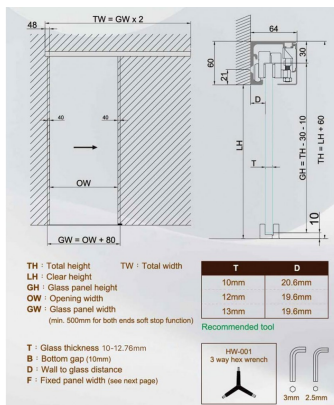

Brisa 180 Soft Close Sliding Door Kit 10mm - Alum (Model: K.BR.180.KIT.10.AL)

- An ultra slim profile suitable for wall, ceiling or glass mounting.
- With an innovative design, allowing for a smooth and effortless operation.
- Easy to install in a short time with no glass drilling required of the door.
- Suitable for 10 - 12.8mm thick glass.
- Minimum glass width of 740mm to have both ends with a soft stop function.
- Maximum door weight is 80kg.
- Supplied as standard in a matt silver finish.

- Kit Includes:
- 1 x 3000mm Top Track 1 x Cover.
- 2 x Active Devices 2 x Clamps with Rollers.
- 2 x End Stoppers 2 x Soft Stop Devices (Left & Right).
- 2 x End Caps (Left & Right)
- 1 x Adjustable Bottom Guide

Attributes:

Product Code: K.BR.180.KIT.10.AL
Unit Of Sale: Kit