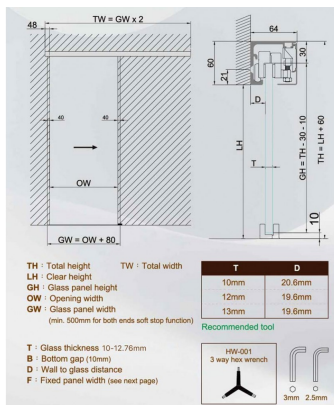

Brisa 180H Soft Close Sliding Door Kit 10mm - Alum (Model: K.BR.180H.KIT.10.AL)

- An ultra slim profile suitable for wall, ceiling or glass mounting.
- With an innovative design, allowing for a smooth and effortless operation.
- Easy to install in a short time with no glass drilling required of the door.
- Suitable for 10-12.76mm thick glass.
- Minimum glass width of 740mm to have both ends with a soft stop function.
- Maximum door weight is 110kg.
- Supplied as standard in a matt silver finish.

- Kit Includes:
 -1 x 3000mm Top Track 1 x Cover.
 -2 x Active Devices 2 x Clamps with Rollers.
 -2 x End Stoppers 2 x Soft Stop Devices (Left & Right).
 -2 x End Caps (Left & Right) -1 x Adjustable Bottom Guide

Attributes:
Product Code: K.BR.180H.KIT.10.AL
Unit Of Sale: Kit