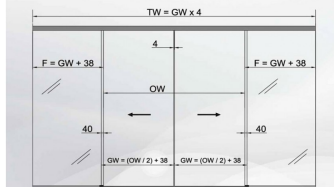

Brisa 180H Soft Close Sliding Door Kit 10mm - Alum (Model: K.BR.180H.KIT.10.AL)

- An ultra slim profile suitable for wall, ceiling or glass mounting.
- With an innovative design, allowing for a smooth and effortless operation.
- Easy to install in a short time with no glass drilling required of the door.
- Suitable for 10-12.76mm thick glass.
- Minimum glass width of 740mm to have both ends with a soft stop function.
- Maximum door weight is 110kg.
- Supplied as standard in a matt silver finish.

- Kit Includes:
 -1 x 3000mm Top Track 1 x Cover.
 -2 x Active Devices 2 x Clamps with Rollers.
 -2 x End Stoppers 2 x Soft Stop Devices (Left & Right).
 -2 x End Caps (Left & Right) -1 x Adjustable Bottom Guide