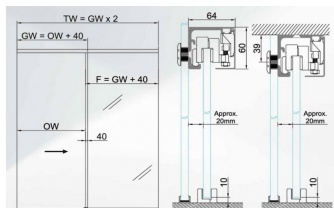

Brisa 180H Soft Close Sliding Door Kit 10mm - Alum (Model: K.BR.180H.KIT.10.AL)

- An ultra slim profile suitable for wall, ceiling or glass mounting.
- With an innovative design, allowing for a smooth and effortless operation.
- Easy to install in a short time with no glass drilling required of the door.
- Suitable for 10-12.76mm thick glass.
- Minimum glass width of 740mm to have both ends with a soft stop function.
- Maximum door weight is 110kg.
- Supplied as standard in a matt silver finish.

- Kit Includes:
 -1 x 3000mm Top Track 1 x Cover.
 -2 x Active Devices 2 x Clamps with Rollers.
 -2 x End Stoppers 2 x Soft Stop Devices (Left & Right).
 -2 x End Caps (Left & Right) -1 x Adjustable Bottom Guide