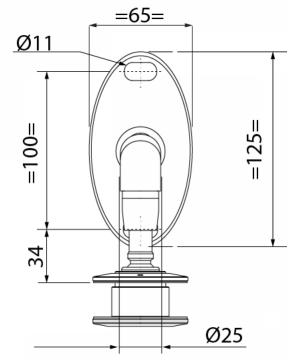

Arcade Canopy System Bottom Wall Bracket - 316 SS (Model: K.CAN.ARCADE.BB)

- Glass Not Supplied*

Attributes:

Product Code: K.CAN.ARCADE.BB

Unit Of Sale: Each

Glass drilling