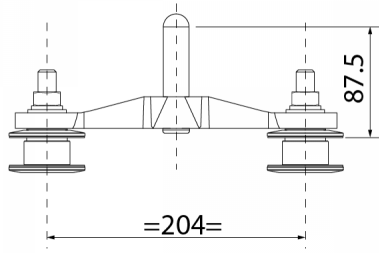

Arcade Canopy System Double Front Bracket - 316 SS (Model: K.CAN.ARCADE.DFB)

- Glass Not Supplied*

Attributes:

Product Code: K.CAN.ARCADE.DFB

Unit Of Sale: Each

Glass drilling