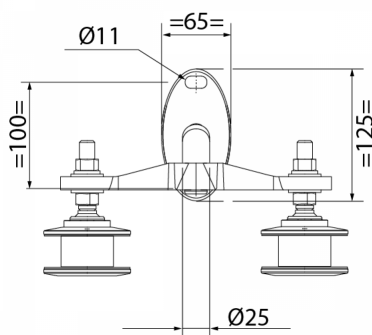

Arcade Canopy System Double Wall Bracket - 316 SS ( Model: K.CAN.ARCADE.DWB )

- Glass Not Supplied\*

Attributes:

**Product Code:** K.CAN.ARCADE.DWB

**Unit Of Sale:** Each

Glass drilling