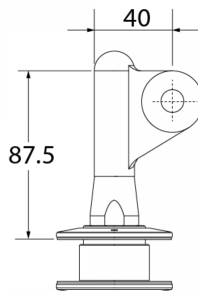

Arcade Canopy System Front Bracket - 316SS (Model: K.CAN.ARCADE.FB)

- Glass Not Supplied*

Attributes:

Product Code: K.CAN.ARCADE.FB

Unit Of Sale: Each

Glass drilling