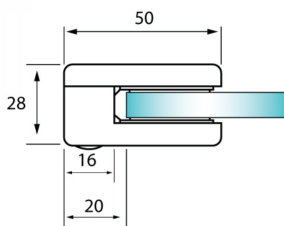

Glass Clamp - 50x40mm - Zinc - Satin - Flat - SS Effect (Model: K.GC.5040.ZN.000.SS)

- ****LIMITED AVAILABILITY OF 300****
- Price includes gaskets for 6mm thick glass..
- A 50mm x 40mm D shaped clamp.
- Suitable for mounting on a flat surface.
- For indoor use only on stairs, glass balconies, counter dividers, retail glass displays and splash guards.
- A Zinc clamp in a brushed stainless effect
- Suitable for 6mm thick materia with the gasket set for 6mm material includedl

Attributes:

Product Code: K.GC.5040.ZN.000.SS

Unit Of Sale: Each