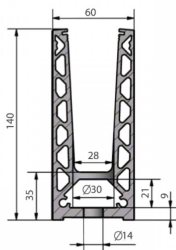

On Level 6020 Surface Mounted Kit - 12mm Glass - Anod Alum ( Model: K.ON.10.6020.SUKIT.012 )

- Only 60mm wide this profile can achieve a line load level of 1.5kN with the appropriate glass selection.
- Extremely fast and easy installation. Can be fully installed from the balcony side avoiding the need for scaffolding or hoists
- Finished in a Anodised Aluminium look as standard with other colours and finishes available on request.
- Kit contains 2.5 metres of the main surface mounted profile and the glass clamps and gaskets suitable for a 2.5 metre installation.
- Endcaps, corners, joining pins, etc. sold separately.
- Non-stock item. Shipped direct from Manufacturer. Delivery usually 3-7 days.

Attributes:

**Product Code:** K.ON.10.6020.SUKIT.012

**Unit Of Sale:** 2.5 Mtr