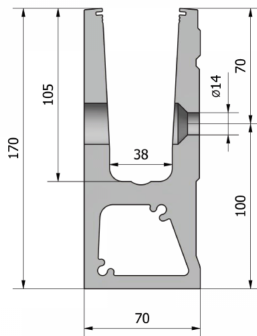

ON LEVEL 6031 SIDE MOUNT CHANNEL ( Model: K.ON.10.6031.002.11 )

- Only 70mm wide this profile can achieve a line load level of 3.0kN with the appropriate glass selection.
- Using the Flex-Fit System, the installation can be done from one side only and glass adjusted accordingly.
- Finished in a brushed stainless steel look as standard with other colours and finishes available on request.
- Non-stock item. Shipped direct from Manufacturer. Delivery usually 3-7 days.

Attributes:

**Product Code:** K.ON.10.6031.002.11

**Unit Of Sale:** 2.5Mtr