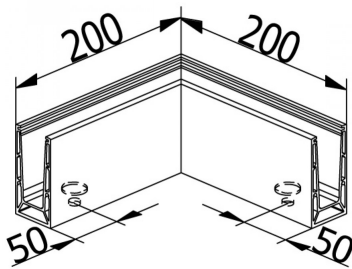

OnLevel 6500 Inside/outside corner - Anodised Aluminium (Model: K.ON.10.6500.390.11)

- Only 85mm high and 42mm wide this profile can achieve a line load level of 0.74kN with the appropriate glass selection.
- Suitable for 12.76 - 17.52mm thick glass
- Maximum height: 500mm
- Finished in an anodised aluminium finish.
- Non-stock item. Shipped direct from Manufacturer. Delivery usually 3-7 days.

Attributes:

Product Code: K.ON.10.6500.390.11

Unit Of Sale: 5 Mtr